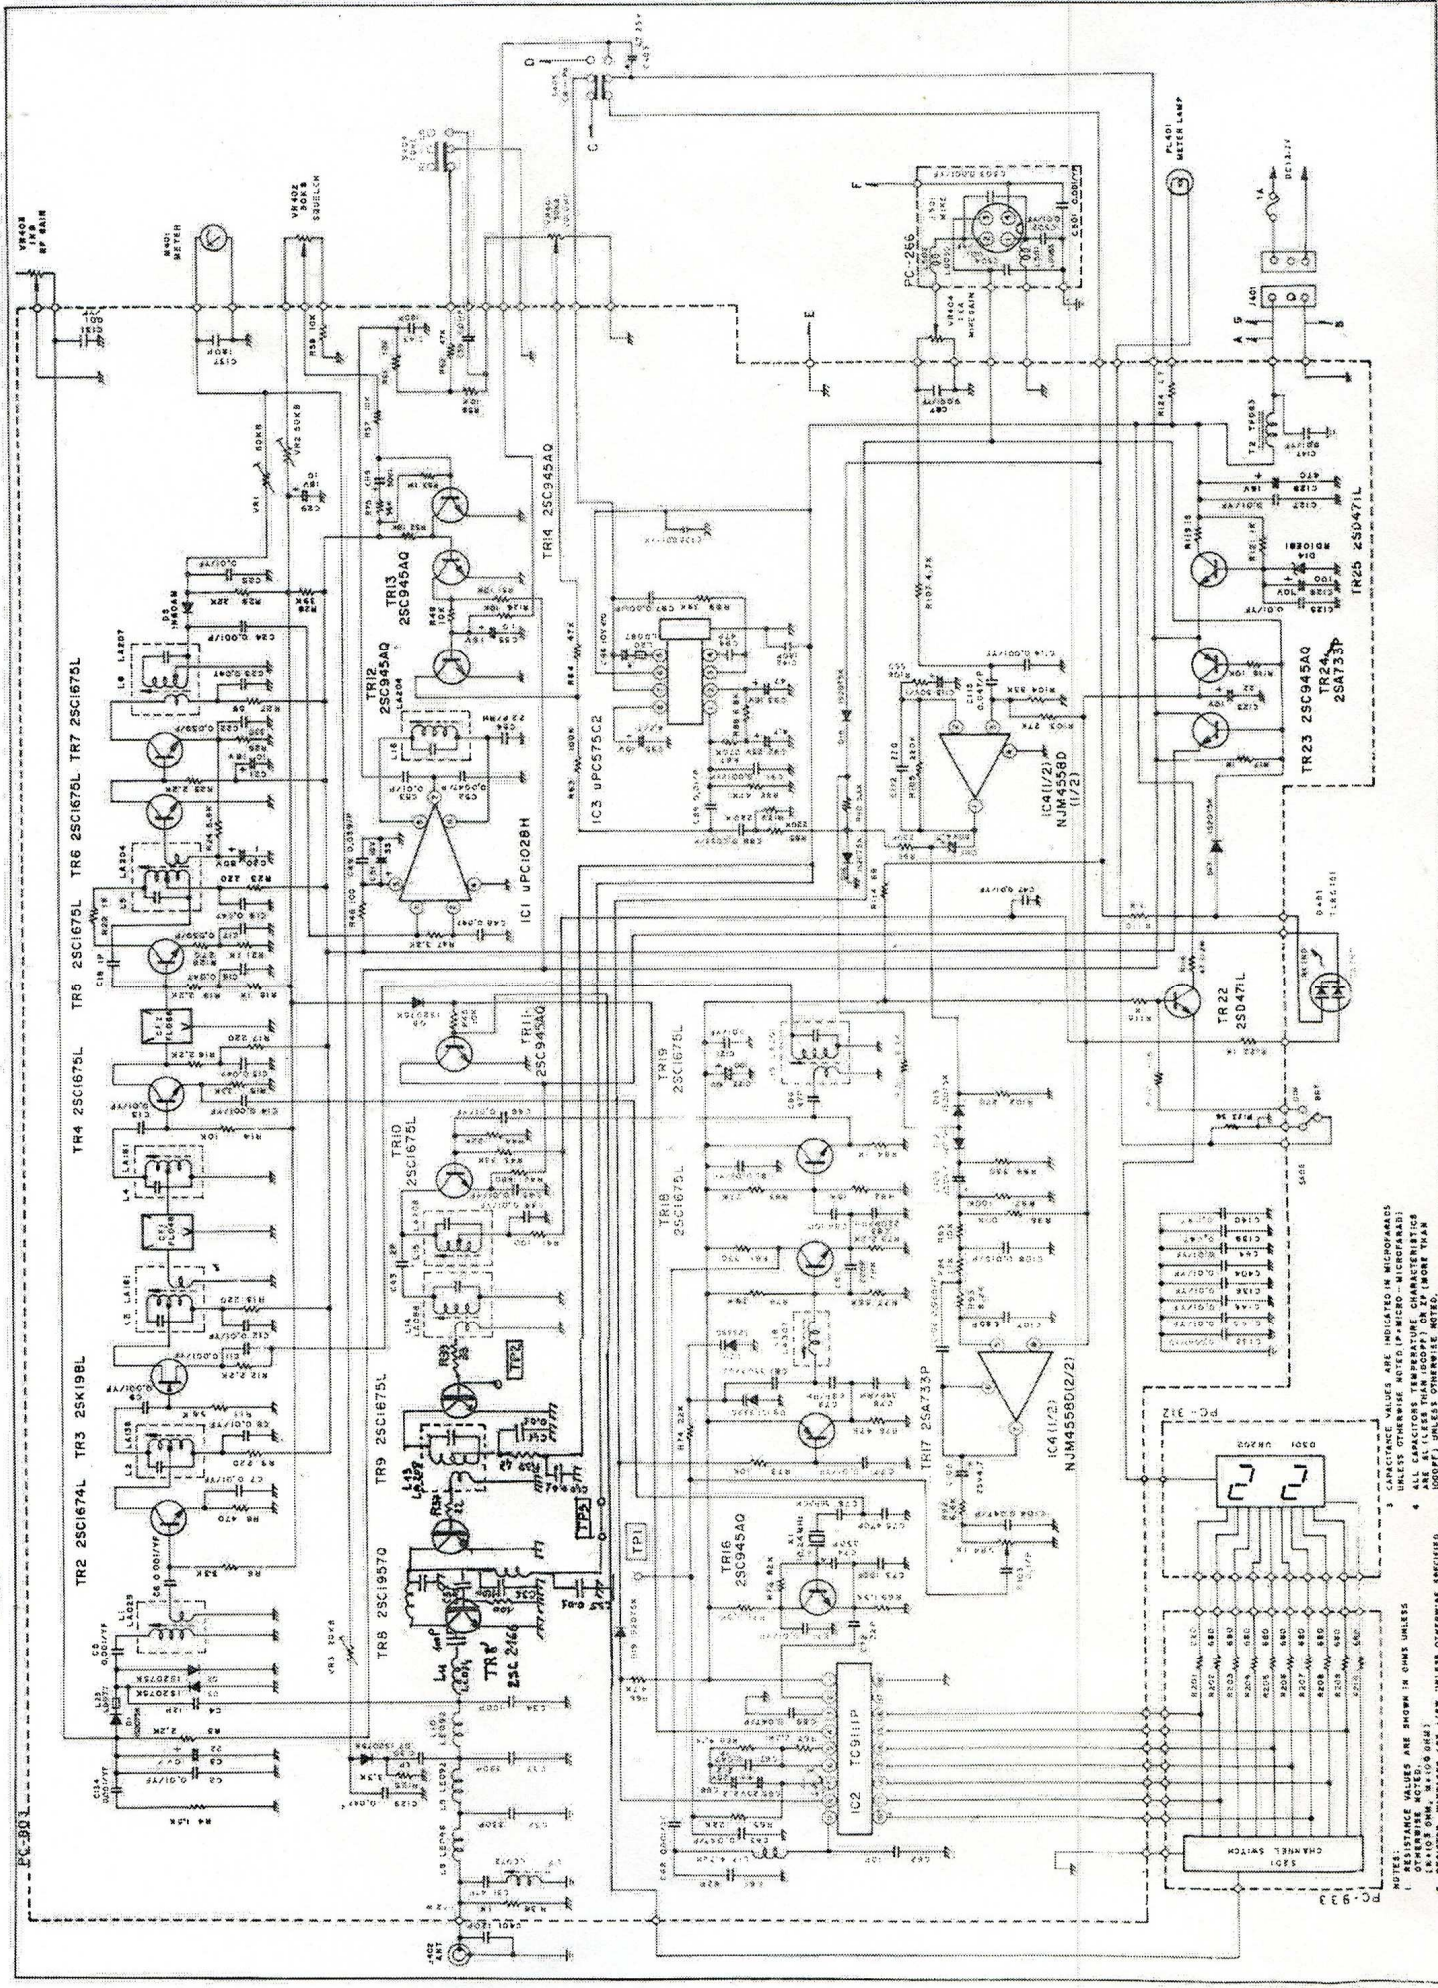

Zone Industrielle - B.P. 36  
34540 BALARUC  
Tél.(07) 53.22.88 - télex: 600 534 F

Succursale à l'île de France  
83,85 Brd. V. Aurriol - 75013 PARIS  
Tél.(1) 934.13.40 - 1600x.202 741F

NOTES:  
1. RESISTANCE VALUES ARE SHOWN IN OHMS UNLESS OTHERWISE NOTED (P=1000, M=1000000).  
2. CAPACITANCE VALUES ARE INDICATED IN MICROFARADS UNLESS OTHERWISE NOTED (P=1000, M=1000000).  
3. ALL VALUES ARE IN OHMS UNLESS OTHERWISE SPECIFIED.  
4. ALL VALUES ARE IN OHMS UNLESS OTHERWISE SPECIFIED.  
5. RESISTOR WATTAGES ARE 1/8W UNLESS OTHERWISE SPECIFIED.